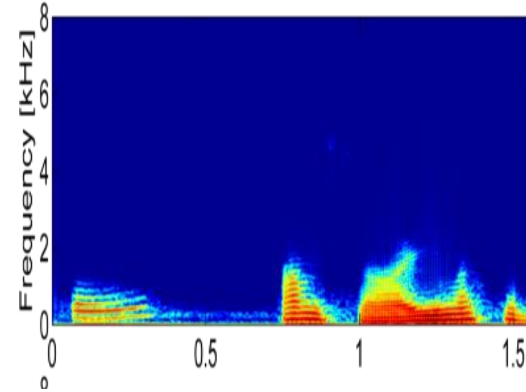

Seamless Simplicity

Accessible (Low Cost)

**Clinically proven
(CE Medical Device)**

GOSHAWK
COMMUNICATIONS

USER EXPERIENCE & IMPACT

BEFORE GOSHAWK

AFTER GOSHAWK

- 90% said they found the service made a positive difference
- 87% said it improved clarity on some, most or all calls
- Net Promoter Score 50