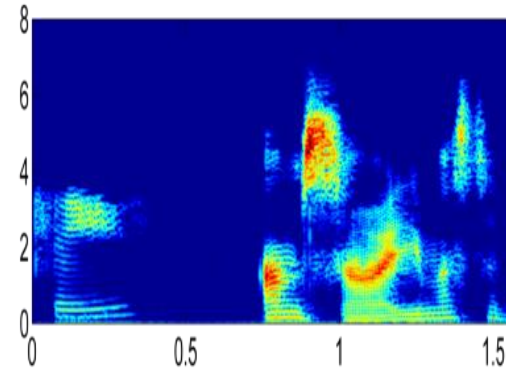

Seamless Simplicity

Accessible (Low Cost)

**Clinically proven
(CE Medical Device)**

GOSHAWK
COMMUNICATIONS

USER EXPERIENCE & IMPACT

BEFORE GOSHAWK

AFTER GOSHAWK

- 90% said they found the service made a positive difference
- 87% said it improved clarity on some, most or all calls
- Net Promoter Score 50